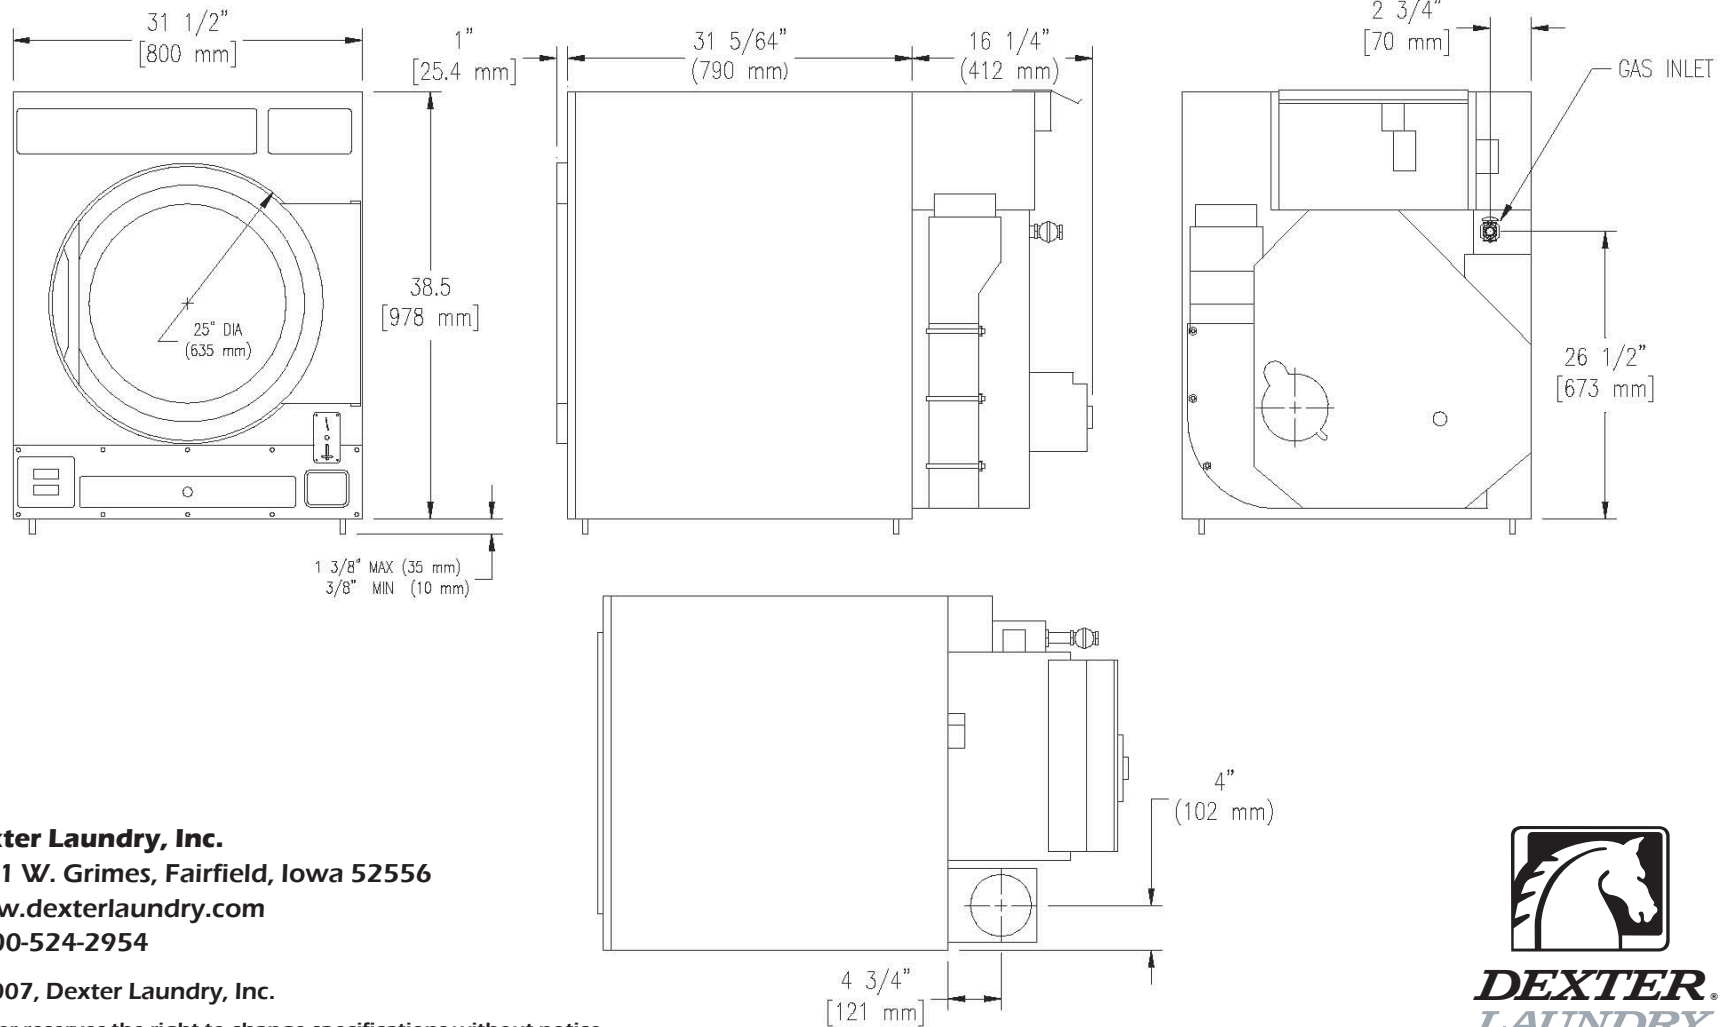

Dexter Commercial Stacked Washer / Dryer

Mounting Dimensions

Washer Dimensions

Dexter Laundry, Inc.
2211 W. Grimes, Fairfield, Iowa 52556
www.dexterlaundry.com
1-800-524-2954

© 2007, Dexter Laundry, Inc.

Dexter reserves the right to change specifications without notice.

DEXTER
LAUNDRY

Dexter Commercial Stacked Washer / Dryer

Mounting Dimensions

Dryer Dimensions

Dexter Laundry, Inc.
 2211 W. Grimes, Fairfield, Iowa 52556
www.dexterlaundry.com
 1-800-524-2954

© 2007, Dexter Laundry, Inc.