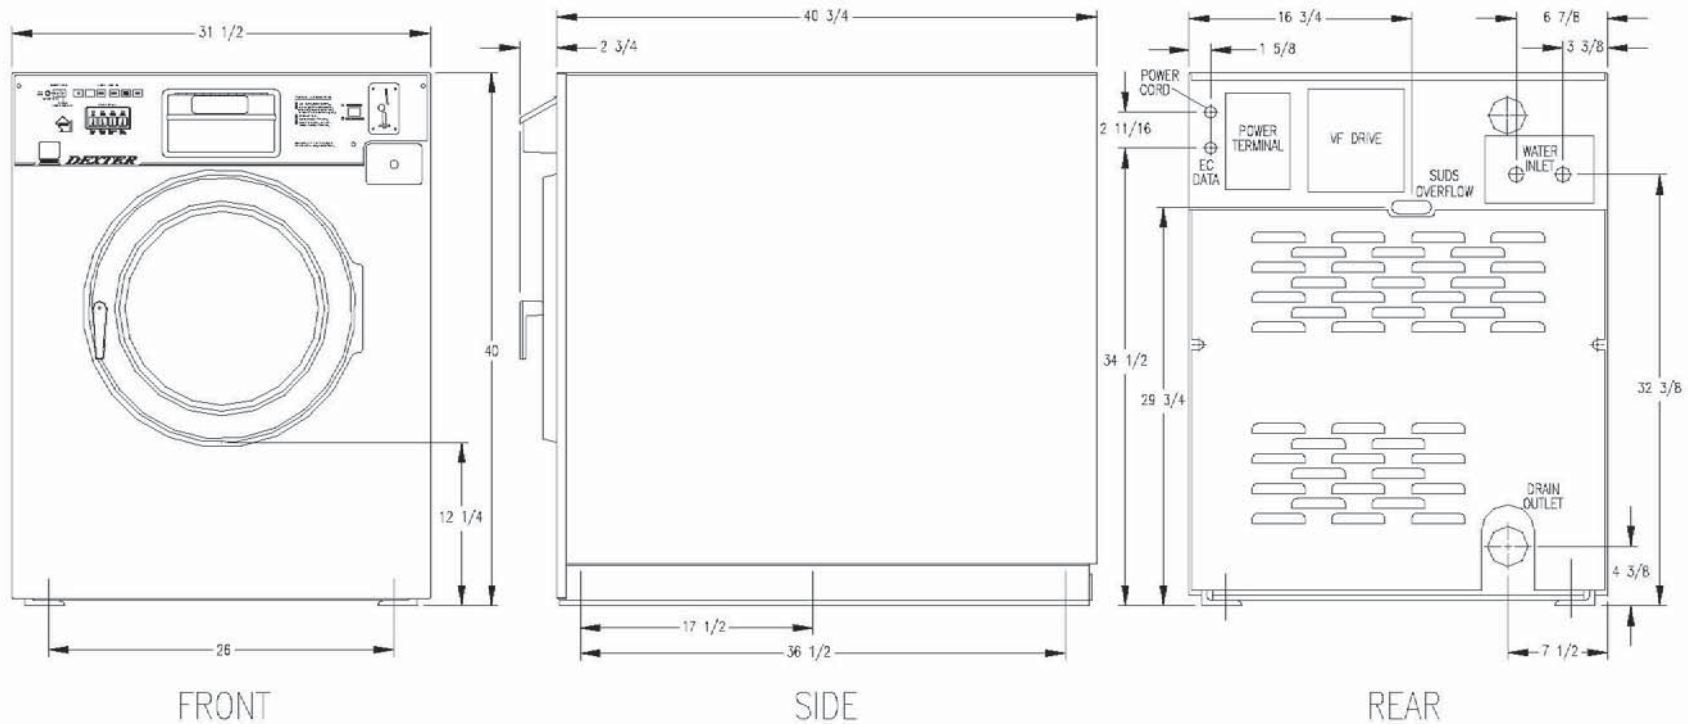

Dexter Commercial Stacked Washer / Dryer

Mounting Dimensions

Washer Dimensions

Dexter Laundry, Inc.
2211 W. Grimes, Fairfield, Iowa 52556
www.dexterlaundry.com
1-800-524-2954

© 2007, Dexter Laundry, Inc.

Dexter reserves the right to change specifications without notice.

DEXTER
LAUNDRY

Dexter Commercial Stacked Washer / Dryer

Mounting Dimensions

Dryer Dimensions

Dexter Laundry, Inc.
 2211 W. Grimes, Fairfield, Iowa 52556
www.dexterlaundry.com
 1-800-524-2954

© 2007, Dexter Laundry, Inc.