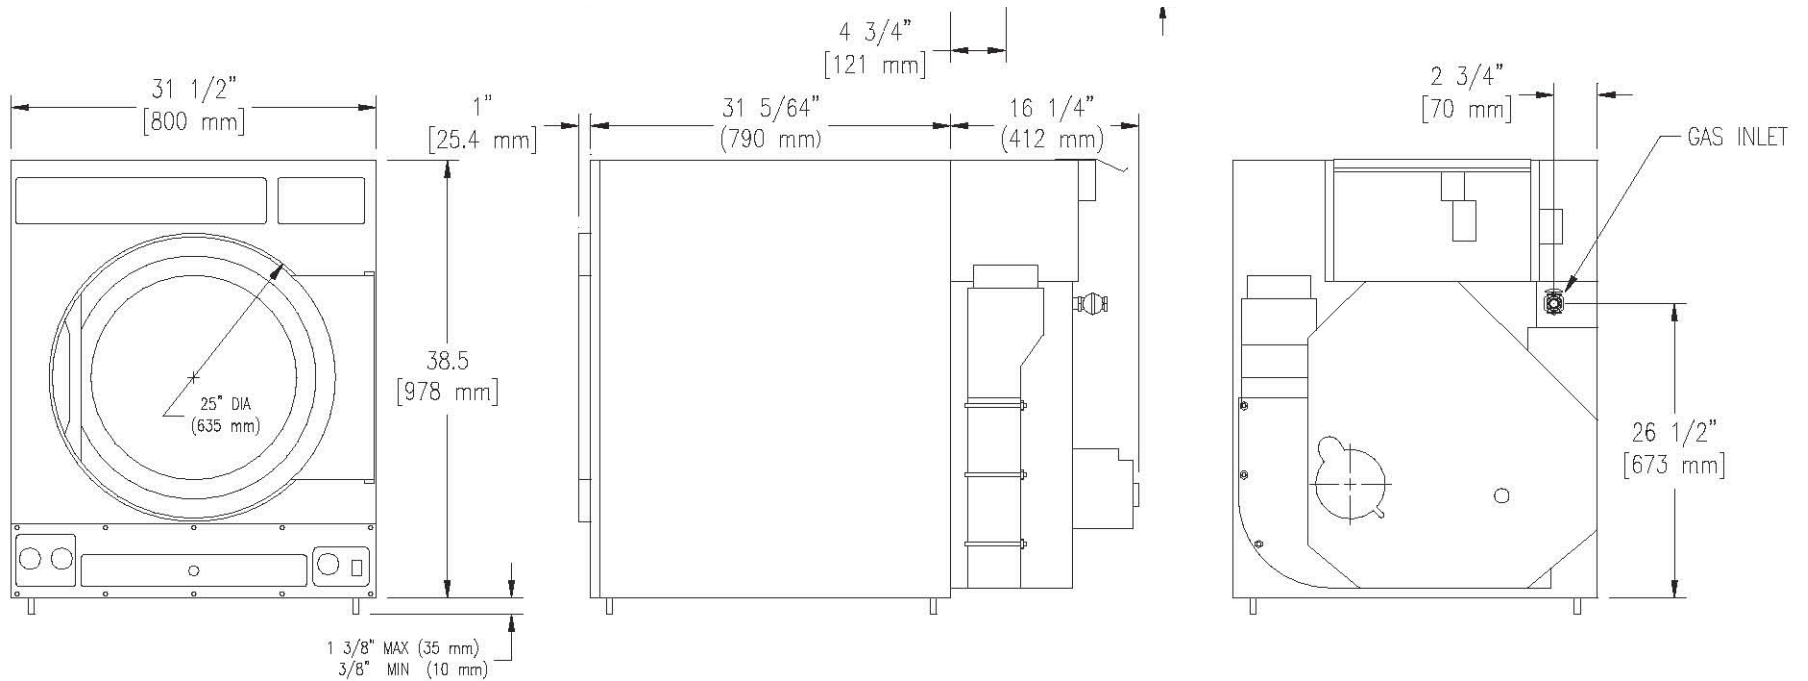

Dexter On Premise Stacked Washer / Dryer

Mounting Dimensions

Washer Dimensions

Dexter Laundry, Inc.
 2211 W. Grimes, Fairfield, Iowa 52556
www.dexterlaundry.com
 1-800-524-2954

© Rev. 3. 11/2008, Dexter Laundry, Inc.
 Dexter reserves the right to change specifications without notice.

Dexter On Premise Stacked Washer / Dryer

Mounting Dimensions

Dryer Dimensions

Dexter Laundry, Inc.
 2211 W. Grimes, Fairfield, Iowa 52556
www.dexterlaundry.com
 1-800-524-2954

© Rev. 2. 8/2008, Dexter Laundry, Inc.