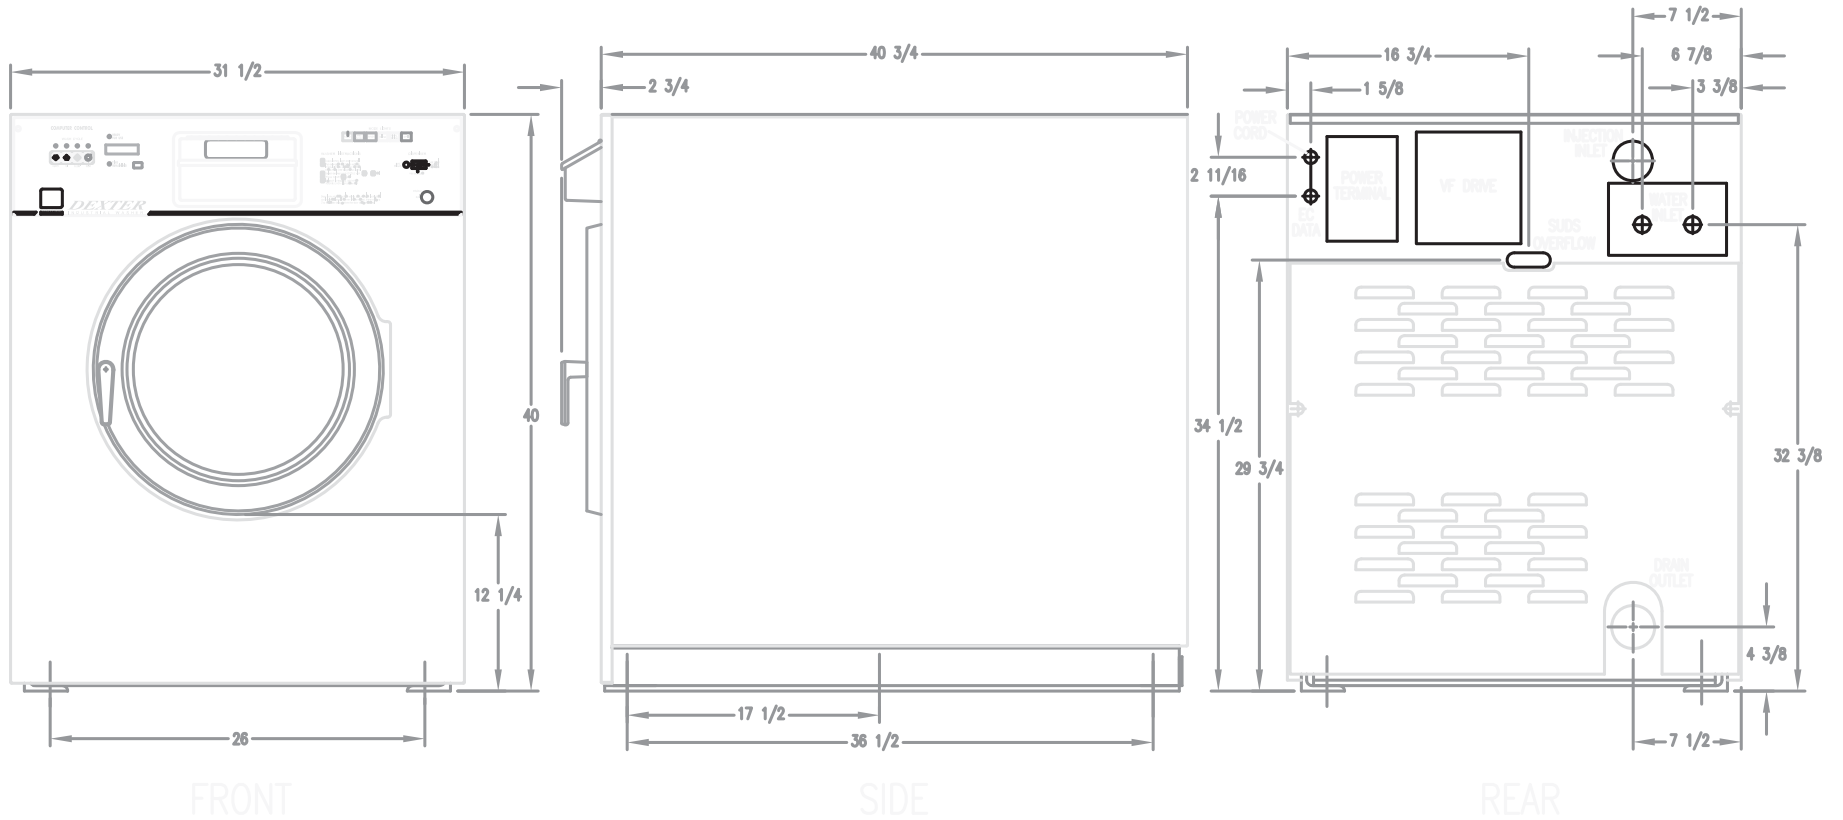

Dexter On Premise Stacked Washer / Dryer

Mounting Dimensions

Washer Dimensions

Dexter Laundry, Inc.
 2211 W. Grimes, Fairfield, Iowa 52556
www.dexterlaundry.com
 1-800-524-2954

© Rev. 3. 11/2008, Dexter Laundry, Inc.
 Dexter reserves the right to change specifications without notice.

Dexter On Premise Stacked Washer / Dryer

Mounting Dimensions

Dryer Dimensions

Dexter Laundry, Inc.
 2211 W. Grimes, Fairfield, Iowa 52556
www.dexterlaundry.com
 1-800-524-2954

© Rev. 2. 8/2008, Dexter Laundry, Inc.